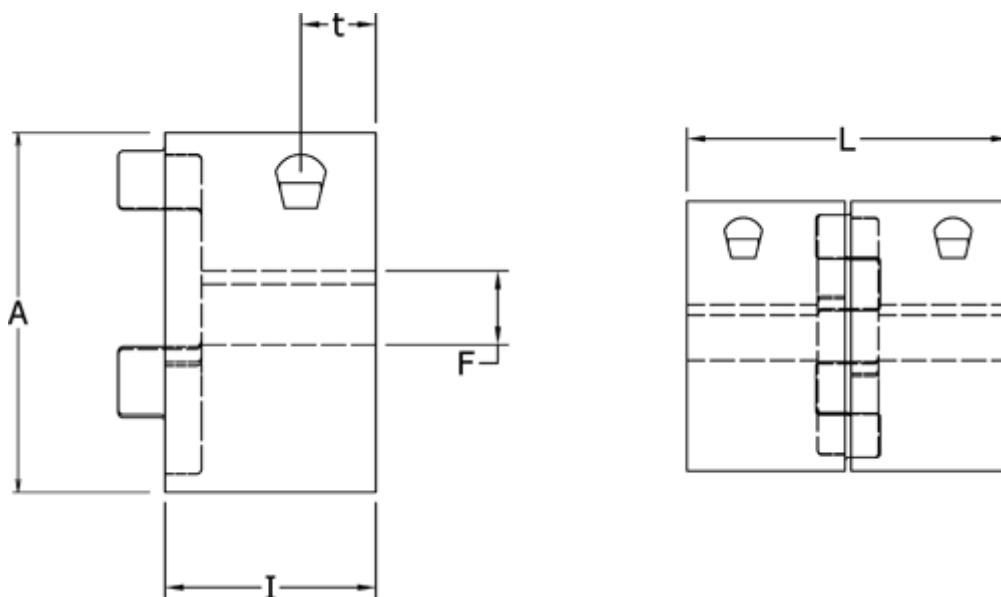

Article number: 3335038M035

Description: Clamping Hub Klonex ES 38/45
ALU Aluminium, Bore 35H7 mm

Measures

A = 80
F = 35
I = 45
L = 114
t = 16.0